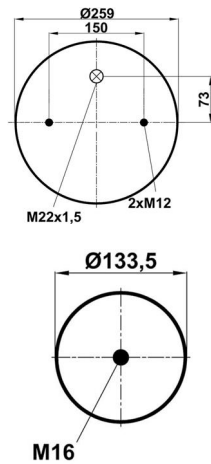

Wuhlermann No:784962-2S Order No: 300083

BOX SIZE : 115*80*80 | PRODUCT WEIGHT (KG) : 4,85 | BOX QTY : 28

CROSS REFERENCES

CONTITECH : 4962NP02

OEM REFERENCES

BPW : BPW30
BPW : 05.429.42.03.0

Wuhlermann No:784963-S Order No: 300184

BOX SIZE : 115*80*80 | PRODUCT WEIGHT (KG) : 4,85 | BOX QTY : 28