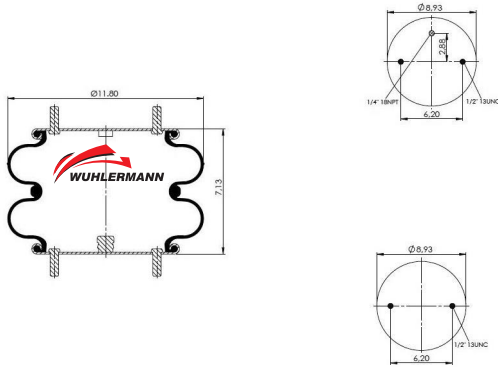

Wuhlermann No:2RC-301-13C Order No:500047

BOX SIZE : | PRODUCT WEIGHT (KG) : | BOX QTY : 65