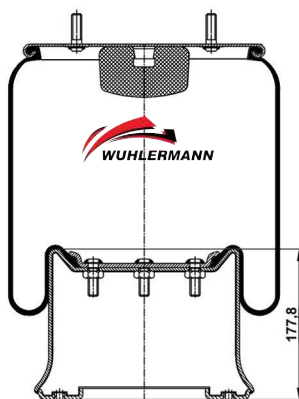

CROSS REFERENCES

FIRESTONE : W01M588107**CA

OEM REFERENCES

WEWELER : US04031