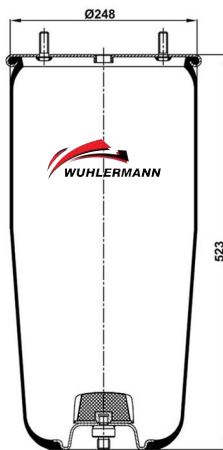

Wuhlermann No:784962-2S Order No: 300083

BOX SIZE : 115*80*80 | PRODUCT WEIGHT (KG) : 4,85 | BOX QTY : 28

CROSS REFERENCES

CONTITECH : 4962NP02

OEM REFERENCES

BPW : BPW30
BPW : 05.429.42.03.0

Wuhlermann No:784963-S Order No: 300184

BOX SIZE : 115*80*80 | PRODUCT WEIGHT (KG) : 4,85 | BOX QTY : 28