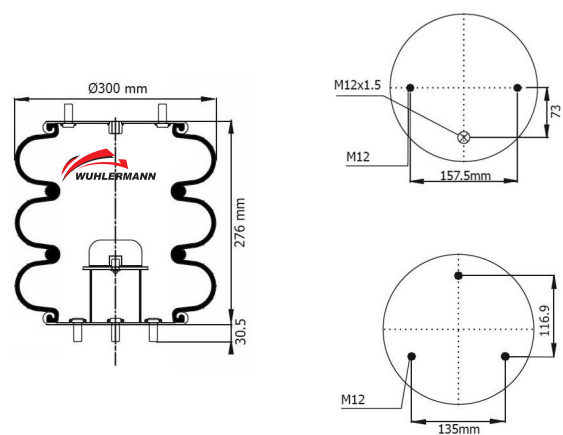

Wuhlermann No:3RC-310B-1C Order No:500070

BOX SIZE : | PRODUCT WEIGHT (KG) : | BOX QTY : 36