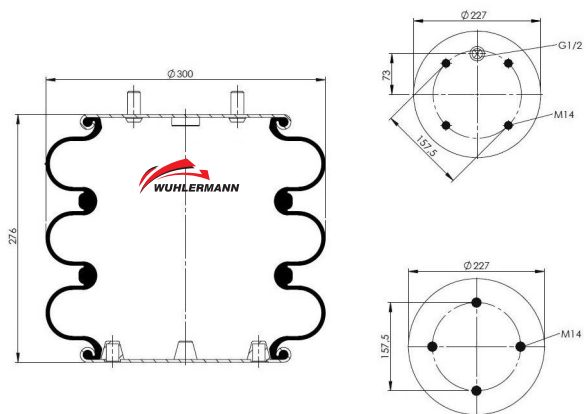

CONVOLUTED AIR SPRINGS

Wuhlermann No:3RC-310B-10C Order No:500078

BOX SIZE : | PRODUCT WEIGHT (KG) : | BOX QTY : 36