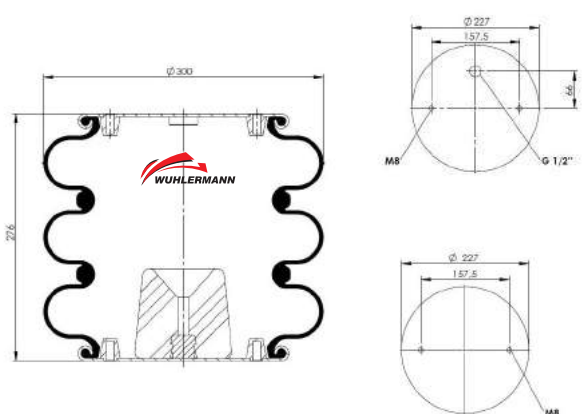

BOX SIZE : | PRODUCT WEIGHT (KG) : | BOX QTY : 36

CROSS REFERENCES OEM REFERENCES

CREATING : SPECIAL PRODUCTION

Wuhlermann No:3RC-310B-12C Order No:500238

BOX SIZE : | PRODUCT WEIGHT (KG) : | BOX QTY : 36