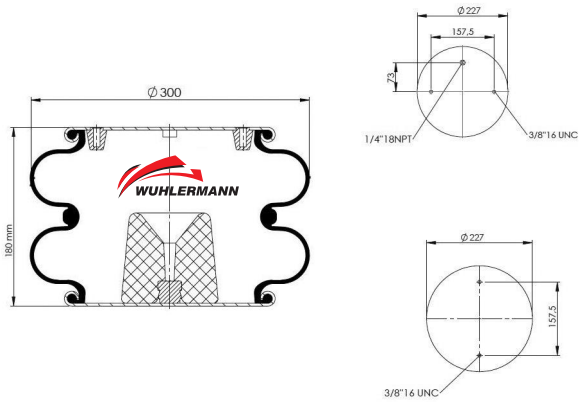

Wuhlermann No:2RC-301-19C Order No:500183

BOX SIZE : | PRODUCT WEIGHT (KG) : | BOX QTY : 65