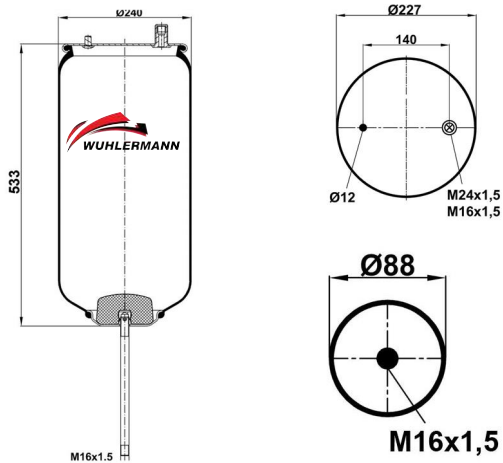

CROSS REFERENCES

CONTITECH :4913NP04
GOODYEAR :1R14-755
PHOENIX :D 28 H-16 NP
GART :282.0.601
GART :287.0.603
DUNLOP :D14U42
PRIMERIDE :54913 A P04
OLD WUHLERMANN:780195-S
CONTITECH :0195NP01**SA

OEM REFERENCES

SCANIA : 1379393

Wuhlermann No:784915-3S Order No: 300044

BOX SIZE : 115*80*80 | PRODUCT WEIGHT (KG) : | BOX QTY : 28