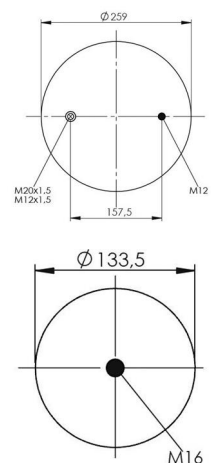

CROSS REFERENCES

CONTITECH : 4963 N P01

OEM REFERENCES

BPW : 05.429.42.54.0