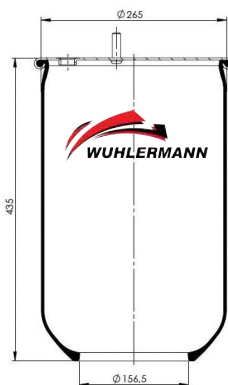

CROSS REFERENCES

OEM REFERENCES

CREATING : SPECIAL PRODUCTION