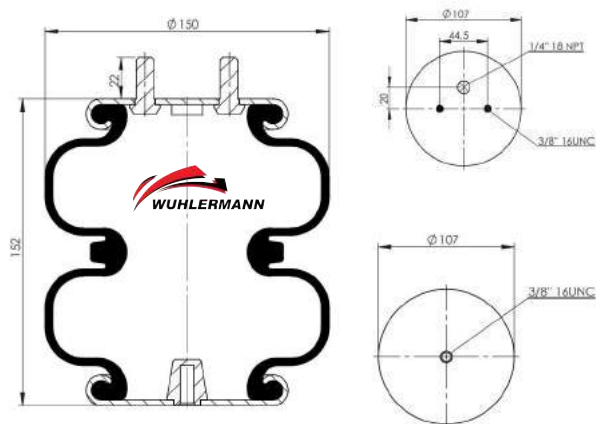

CROSS REFERENCES

OEM REFERENCES

CREATING : SPECIAL PRODUCTION

Wuhlermann No:2RC-155-4C Order No:500189

BOX SIZE : | PRODUCT WEIGHT (KG) : | BOX QTY :