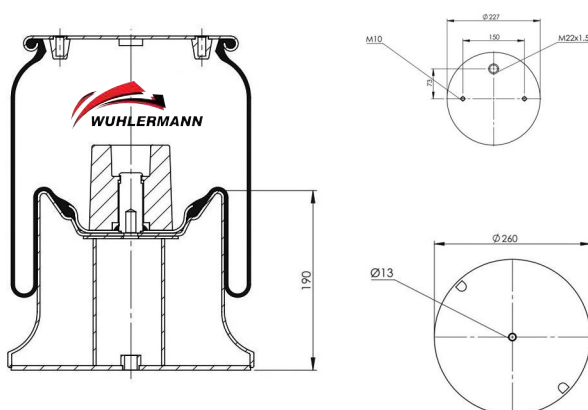

CROSS REFERENCES

FIRESTONE : W01 M58 8186**CA
FIRESTONE : 1T15MPW-7

OEM REFERENCES

SCHMITZ : 751065
WEWELER : US 06316F