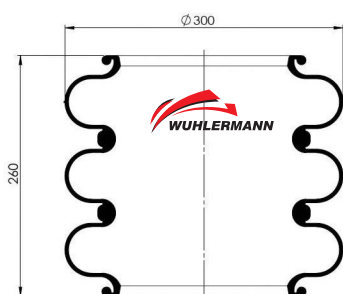

CROSS REFERENCES

CONTITECH : FT 330-29 S

OEM REFERENCES