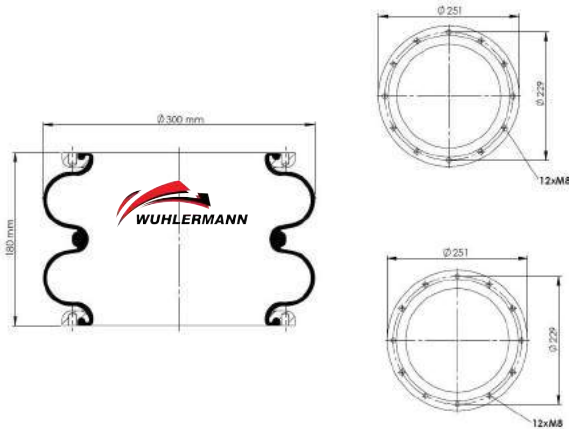

Wuhlermann No:2RC-300-4C Order No:500240

BOX SIZE : | PRODUCT WEIGHT (KG) : | BOX QTY : 65

CROSS REFERENCES

OEM REFERENCES

CREATING : SPECIAL PRODUCTION

Wuhlermann No:2RC-301 Order No:500025

BOX SIZE : | PRODUCT WEIGHT (KG) : | BOX QTY : 65