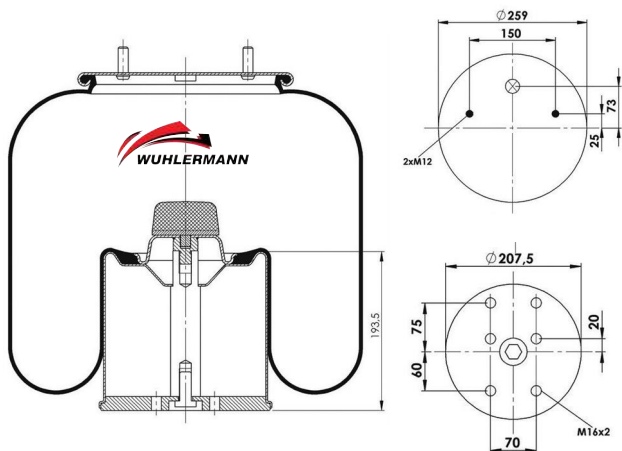

OEM REFERENCES

BPW : 542943650
BPW : 05.429.43.21.0
BPW : BPW30K
GRANNING : 15916

Wuhlermann No:78941-2C

Order No:400396

BOX SIZE : 115*80*80 | **PRODUCT WEIGHT (KG) :** | **BOX QTY :** 28