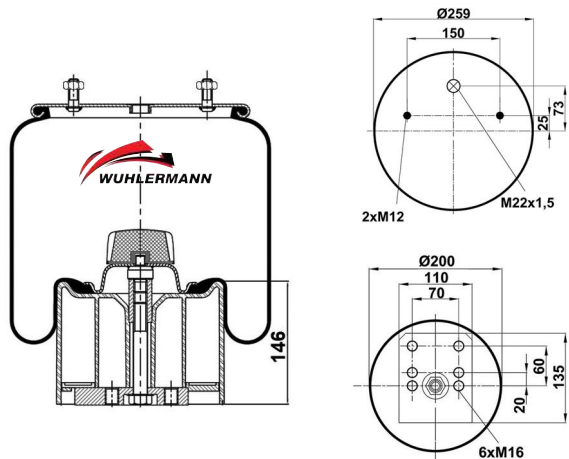

OEM REFERENCES

BPW : 05.429.43.21.0
BPW : BPW30K
BPW : 05.429.41.14.1
BPW : 05.429.41.53.1
BPW : 05.429.42.41.1
BPW : 05.429.41.23.1
BPW : 05.429.41.27.1
BPW : 05.429.42.19.1
GRANNING : 15916

Wuhlermann No:78940-CPL

Order No:400023

BOX SIZE : 115*80*75 | **PRODUCT WEIGHT (KG) :** 8,66 | **BOX QTY :** 28