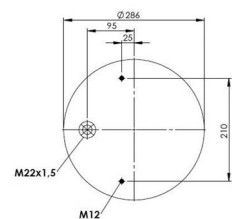

CROSS REFERENCES

OEM REFERENCES

CREATING : SPECIAL PRODUCTION