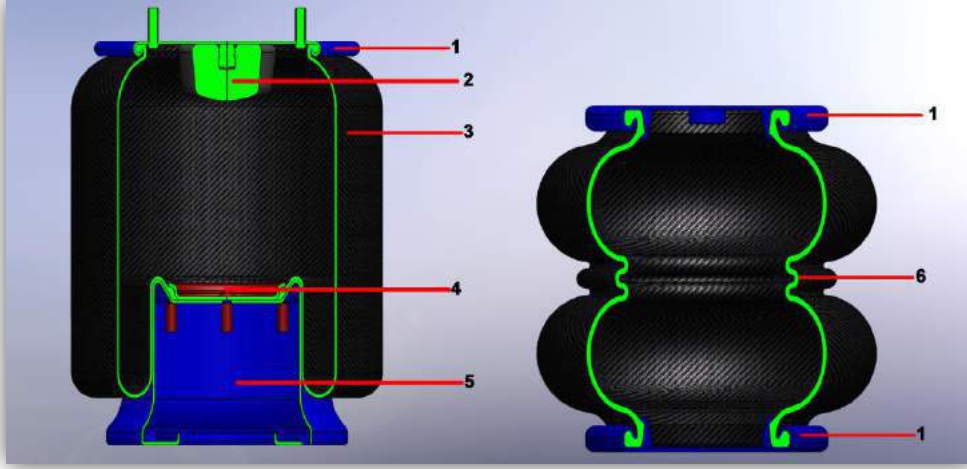

Product Description

1. The crimped plate serves to fasten the air-spring bellow to the vehicle's frame.
2. The bumper restrict the air spring stroke and ensures the emergency operation properties.
3. The actual springing element, i.e., an air-spring bellow, consists of: internal reinforcement material, stabilizing brackets and external covering.
4. The clamping plate produces a connecting link between the air-spring and piston; which can either be vulcanized on, or constructed as a true clamping element, according to the item.
5. The piston produces a connection between the air-spring and axle.
6. The central ring act to stabilize the air-spring.