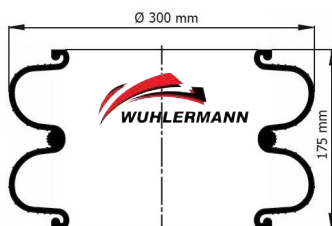

Wuhlermann No:2RC-300-4C Order No:500240

BOX SIZE : | PRODUCT WEIGHT (KG) : | BOX QTY : 65

CROSS REFERENCES
OEM REFERENCES

CREATING : SPECIAL PRODUCTION

Wuhlermann No:2RC-301 Order No:500025

BOX SIZE : | PRODUCT WEIGHT (KG) : | BOX QTY : 65